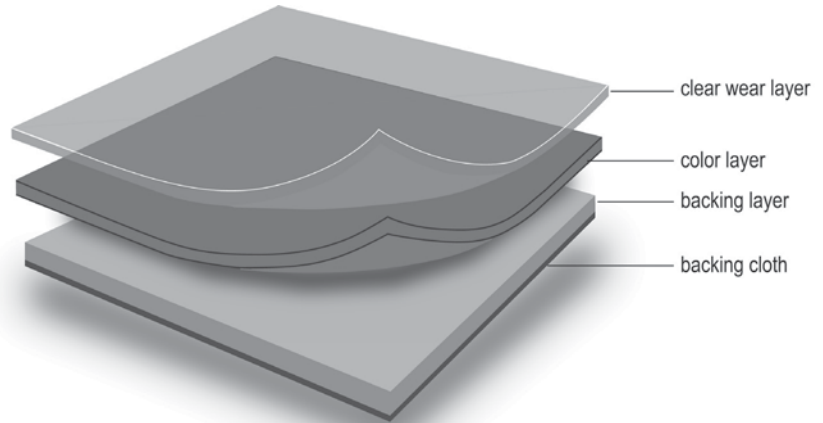

Featuring exclusive GreenAir™ technology that significantly reduces VOC emission, LONECO® MESA provides an eco-friendly environment with superior indoor air quality and lower volatile organic emissions than other floors. The exclusive coloration provides excellent camouflage for scuffing and soil.

STANDARD SIZES (nominal)

Overall thickness: 0.100" (2.5 mm)

Wear layer thickness: 0.031" (0.8 mm)

Roll size: 6' (1.83 m) wide x 60' (18.3 m)

Weight: 0.8 lbs./sq. ft., 295 lbs./roll

Colors: Six available

GREEN FEATURES

- GreenMedic™
- GreenAir™
- 20 - 50% post-industrial recycled content
  - Contributes towards LEED MR 4.1 and MR 4.2
- FloorScore® Indoor Air Quality Certified
  - Conforms to CA Specification 01350
- LEED Low Emitting Materials
  - Adhesives and Sealants: IEQ Credit 4.1
  - Flooring Systems: IEQ Credit 4.3

Product Discontinued (limited stock available)

⚠ WARNING: Cancer and Reproductive Harm – www.P65Warnings.ca.gov.

by **SCS**certified.

JIS Q 9001:2004/JIS Q 9001:2000, the International Quality Assurance Standard
ISO 14001, Environmental Management Systems