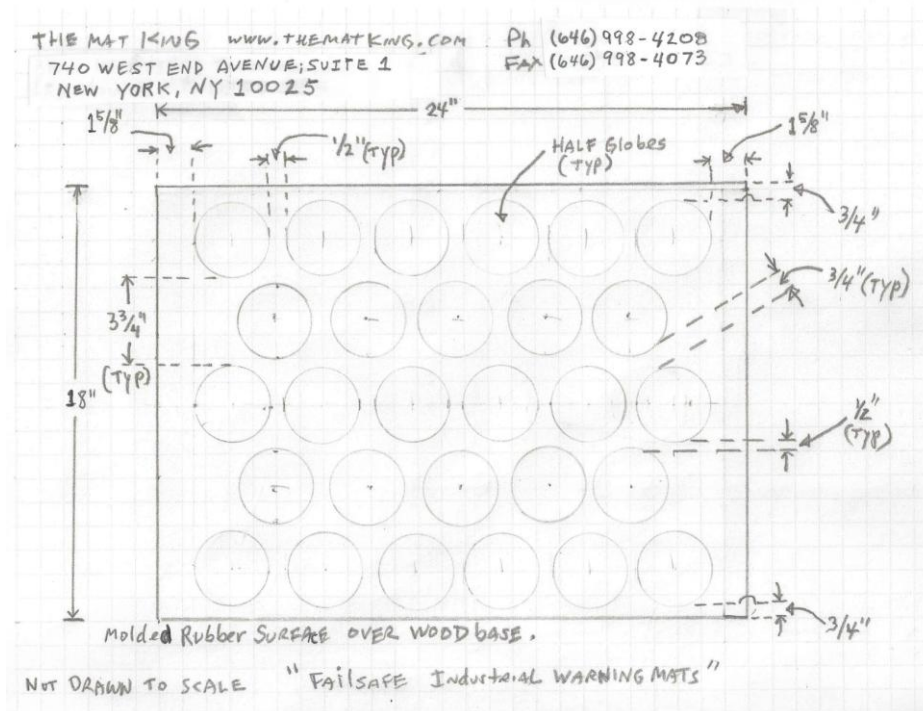

The Mat King is a d/b/a/ of Geoffrey Drew Marketing, Inc.

740 West End Avenue; Suite 1

New York, NY 10025

Phone: (646)998-4208 Fax: (646)998-4073

The Mat King Failsafe Domed Industrial Warning Mats

Technical Data Sheet

Page 2 of 4

death by establishing appropriate work perimeters, by creating appropriate barriers, by deploying various warning signs and mats and by not depending solely on the **Domed Industrial Warning Mats** to do it all.

Product Drawings: Domed Industrial Warning Mats (individual unit drawing):