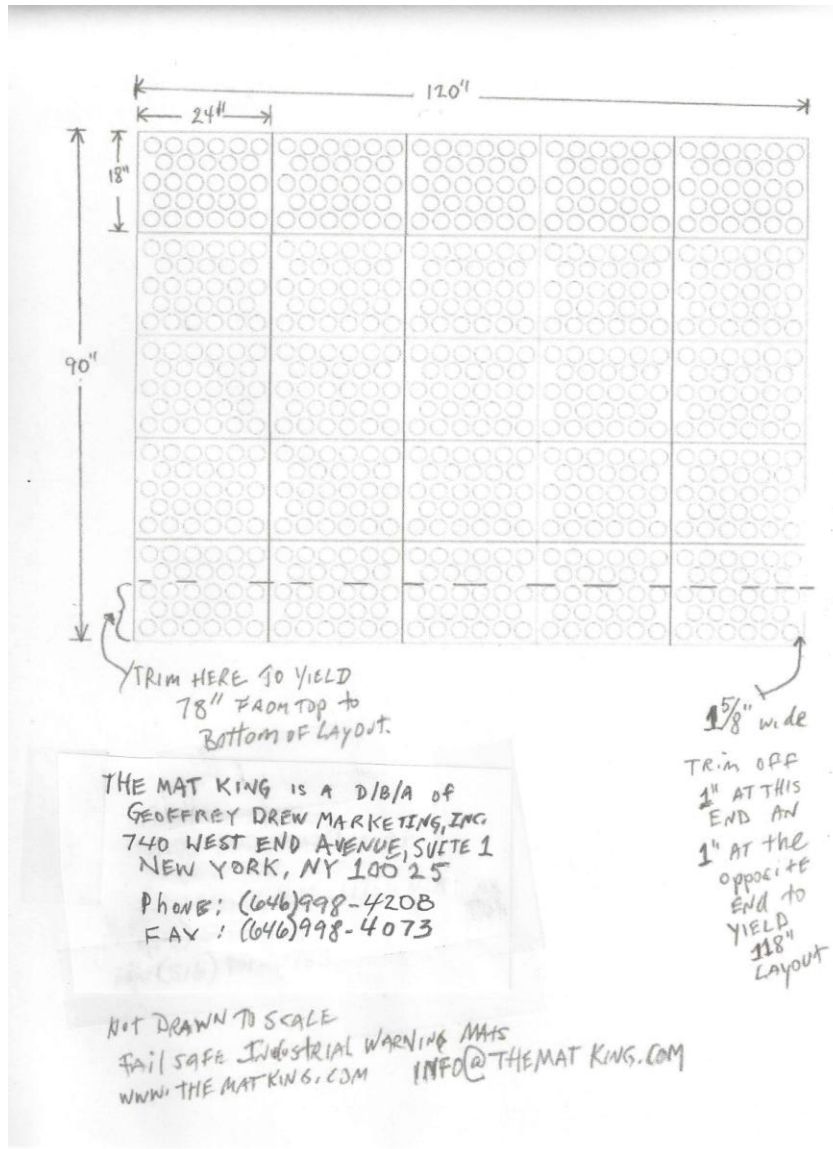

The Mat King is a d/b/a/ of Geoffrey Drew Marketing, Inc.

740 West End Avenue; Suite 1

New York, NY 10025

Phone: (646)998-4208 Fax: (646)998-4073

The Mat King Failsafe Domed Industrial Warning Mats

Technical Data Sheet

Page 3 of 4

Domed Industrial Warning Mats (typical in plant layout):