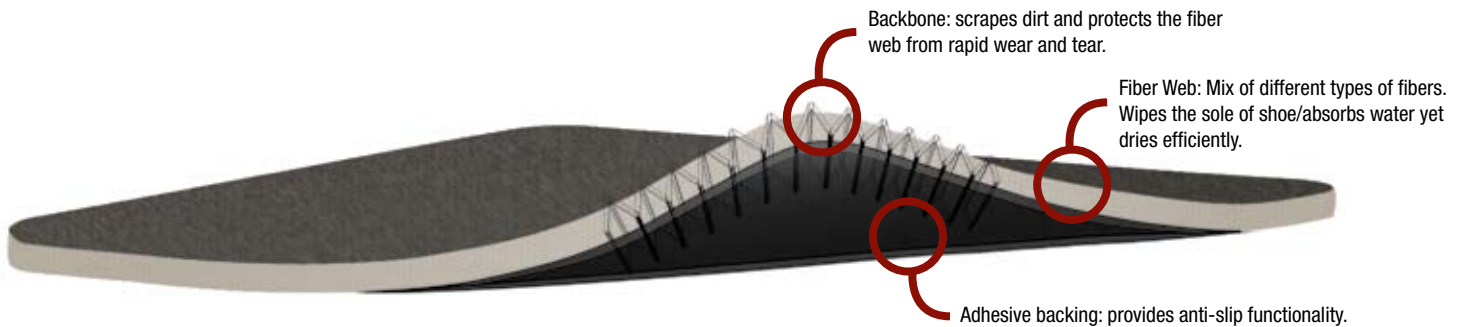

Flexible Protection, without the Hassle

Demanding weather deserves on-demand protection!

When bad weather strikes, ensuring your building entrances are safe is the number one priority. Your current entrance mats may not be able to absorb and retain the additional moisture heavy rain and snow can produce. Introducing the 3M™ Nomad™ Basic Entry Mat – a unique combination of ingenious product design and high dirt and moisture retention with an instant on-demand capability. The mats are easy to install side by side with your current entrance matting helping to provide a safer, dryer building environment. Flexible, economical and minimal maintenance make this ‘drop down’ mat ideal for a number of applications in retail shops, offices, schools and other commercial buildings. The 3M™ Nomad™ Basic Entry Mat is the perfect complement to your current entrance matting for specific events, adverse weather or other short term, heavy traffic situations.

3M™ Nomad™ Basic Entry Mat

Easy to install, handle and discard, 3M™ Nomad™ Basic Entry Mats are discreet, hassle-free and cost-efficient.

- Flexible and robust backbone scrapes dirt from shoes and protects fibers from rapid wear and tear
- Unique 3M blend of coarse and fine fibers clean the soles, absorbing moisture and retaining dirt
- Sticky adhesive backing grips the floor, helping to eliminate slips

High Performance

- Highly efficient water absorption and dirt removal
- Unique blend of coarse and fine fibers in flexible backbone

Easy to Install

- Mats can be added seamlessly side by side or one after another
- Available in 3 standard sizes to fit inside most entrances

Flexible and Discreet

- Use as many or as few depending on foot traffic and weather conditions
- Available in a complementary Dark Gray color which discreetly matches most environments

Safe and Secure

- Stays in place thanks to a sticky adhesive backing
- Low profile and rounded corners help lessen the risk of tripping